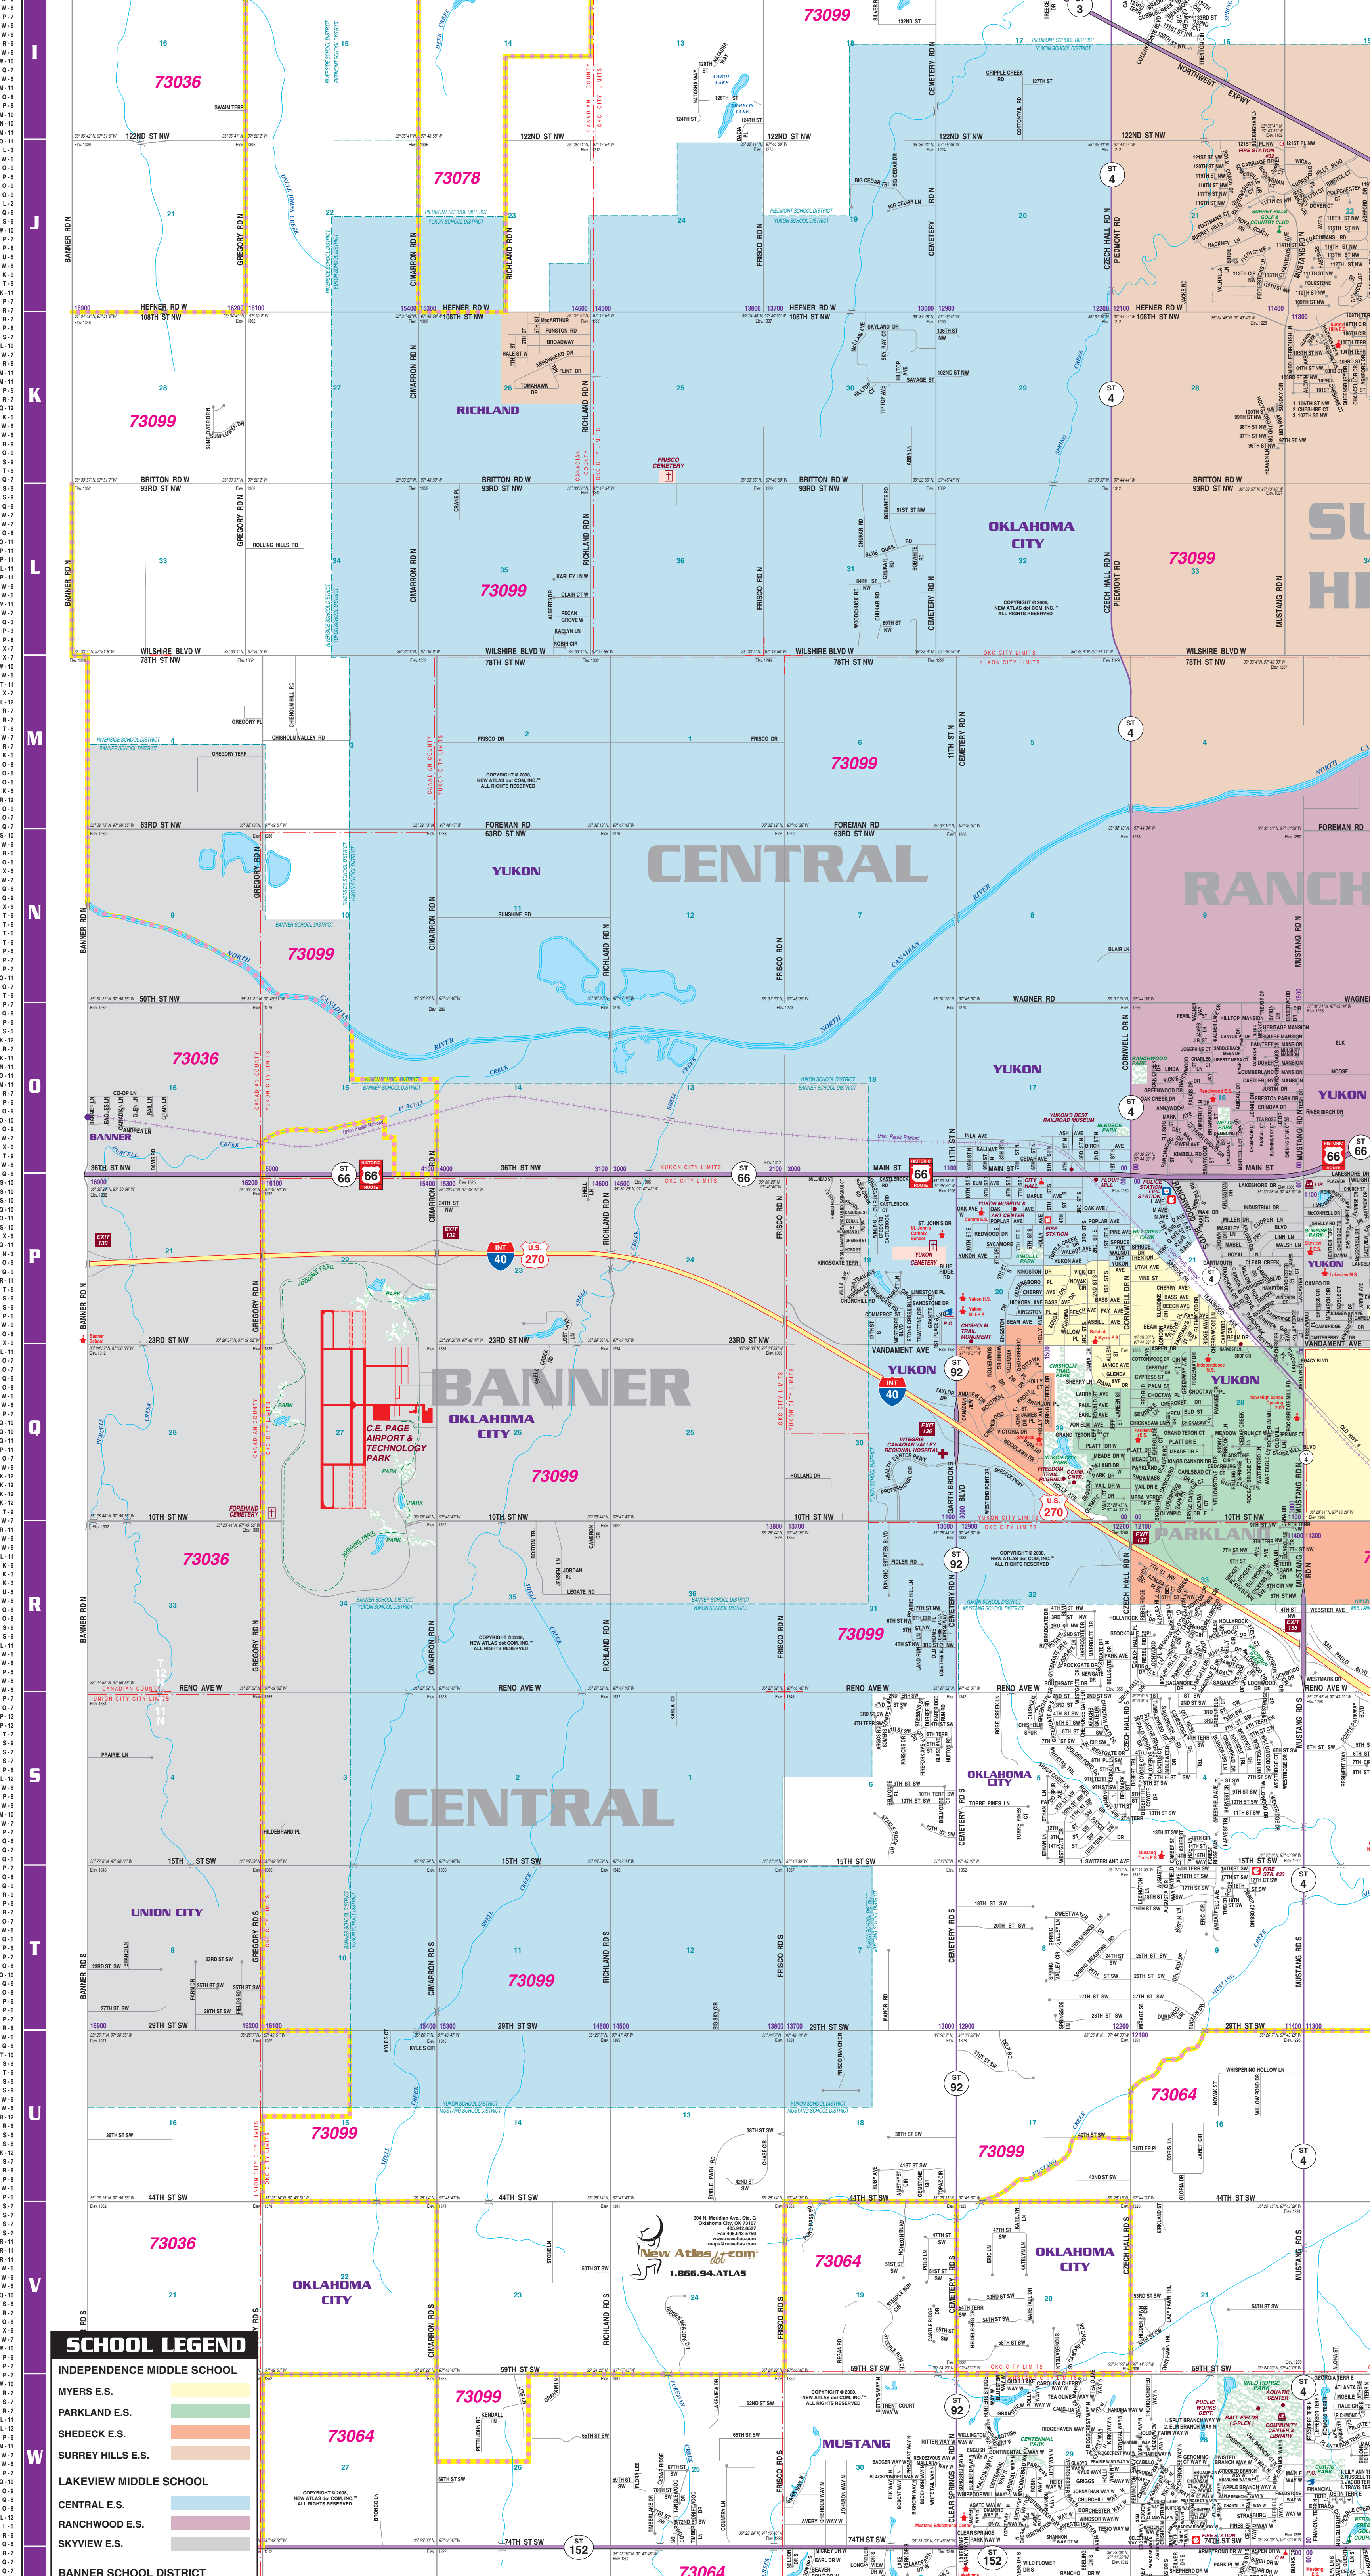

# Yukon School District

**SCHOOL LEGEND**

INDEPENDENCE MIDDLE SCHOOL	[Color]
PARKERS E.S.	[Color]
MERKLE E.S.	[Color]
SURRENCY E.S.	[Color]
SURREY HILLS E.S.	[Color]
LAKEVIEW MIDDLE SCHOOL	[Color]
CENTRAL E.S.	[Color]
RANCHWOOD E.S.	[Color]
SKYVIEW E.S.	[Color]
BANNER SCHOOL DISTRICT	[Color]